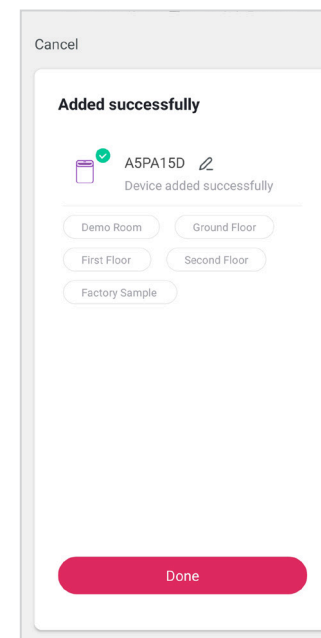

1. Once the connection is completed, it will show the device is successfully added as illustrated above