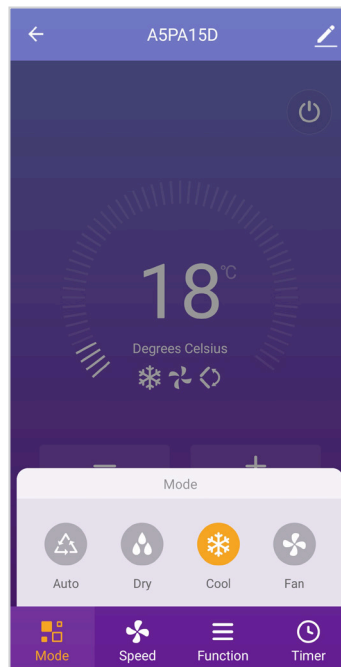

9. Press the “Fan Speed” key on the control panel or remote control 6 times within 4 seconds until the LCD screen show “CF” or “AP” which can make Wi-Fi reset until “beep” sound is heard and the WiFi indicator light will begin to flash quickly.

10. Connect your smartphone to the portable ac’s hotspot.

PAIRING PORTABLE AC WITH EASI TOUCH APP

11. Then proceed to add the portable ac. Please wait for a while for the complete connection of adding portable ac on the app. Once the connection is completed, it will show the portable ac is successfully added.

APP INTERFACE OF AIR PORTABLE AC A5PA15D

A5PA15D Main App Interface

Available Mode of A5PA15D

Fan Speed level of A5PA15D

NOTE: Please do take note there maybe changes on the app without prior notice.

APP INTERFACE OF PORTABLE AC A5PA15D