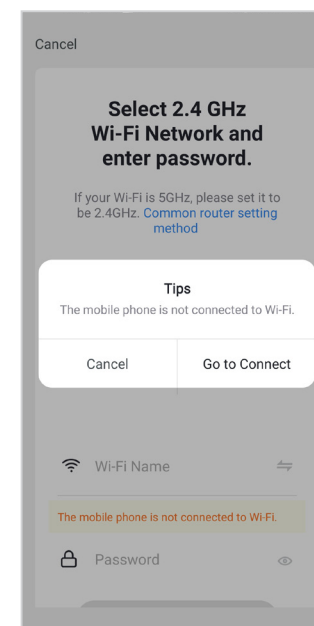

3. Please input the country location and your email address to register the press “Get verification code” to continue.

4. Please enter the verification code which has been sent to your registered email address.

5. Please set your password by using 6-20 characters which consists of combination of letter and number.

PAIRING PORTABLE AC WITH EASI TOUCH APP

NOTES: Please remember to enable the location services on your smart phone.

1. Once registration completed, please proceed to launch the app and press the icon “+” on the top right corner.

2. Please press Home Appliances category and then choose Air Conditioner (Wi-Fi)

3. Please press “Go to Connect” to turn on the Wi-Fi. Please input your Wi-Fi Name and the password of your Wi-Fi.

PAIRING PORTABLE AC WITH EASI TOUCH APP

- In standby mode, press the “Fan Speed” key on the control panel or remote control 6 times within 4 seconds until the LCD screen show “CF” or “AP” which can make Wi-Fi reset. Then proceed to tap “Next” to add device.