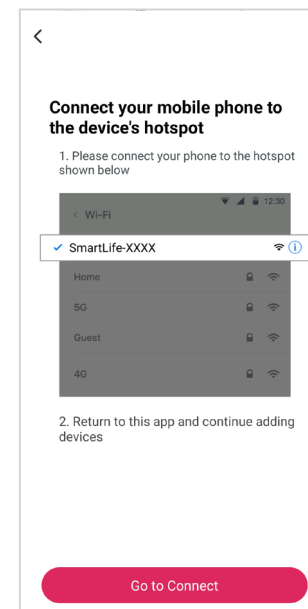

10. Connect your smartphone to the portable ac’s hotspot.