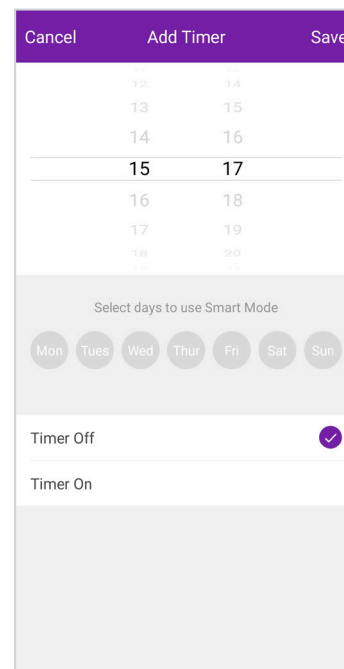

Schedule of A5PA15D