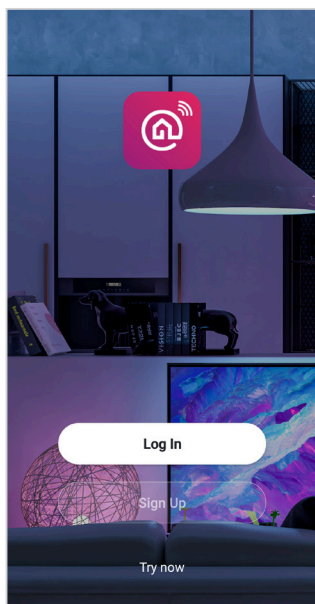

10. Connect your smartphone to the portable ac’s hotspot.

PAIRING PORTABLE AC WITH EASI TOUCH APP

11. Then proceed to add the portable ac. Please wait for a while for the complete connection of adding portable ac on the app. Once the connection is completed, it will show the portable ac is successfully added.

APP INTERFACE OF AIR PORTABLE AC A5PA15D

A5PA15D Main App Interface

Available Mode of A5PA15D

Fan Speed level of A5PA15D

NOTE: Please do take note there maybe changes on the app without prior notice.

APP INTERFACE OF PORTABLE AC A5PA15D

MUAT TURUN APLIKASI

Sila muat turun aplikasi Acson Easi Touch di Google Play Store atau App Store. Anda juga boleh mengimbas kod QR yang di bawah.

NOTA: Sila pastikan rangkaian Wi-Fi menggunakan 2.4Ghz sebelum menggunakan aplikasi ini.

MUAT TURUN APLIKASI

1. Selepas muat turun aplikasi Easi Touch Once, sila tekan "Sign Up" untuk mendaftar akaun baru.

2. Sila baca dasar privasi tersebut dahulu dan seterusnya tekan "Agree".

PENDAFTARAN AKUAN DAN LOG MASUK