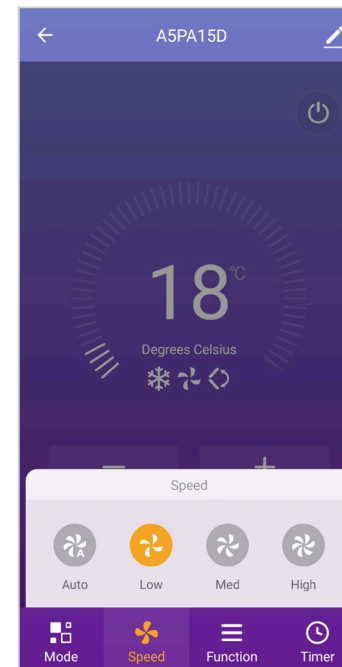

9. Press the “Fan Speed” key on the control panel or remote control 6 times within 4 seconds until the LCD screen show “CF” or “AP” which can make Wi-Fi reset until “beep” sound is heard and the WiFi indicator light will begin to flash quickly.

10. Connect your smartphone to the portable ac’s hotspot.

PAIRING PORTABLE AC WITH EASI TOUCH APP

11. Then proceed to add the portable ac. Please wait for a while for the complete connection of adding portable ac on the app. Once the connection is completed, it will show the portable ac is successfully added.

APP INTERFACE OF AIR PORTABLE AC A5PA15D

A5PA15D Main App Interface

Available Mode of A5PA15D

Fan Speed level of A5PA15D

NOTE: Please do take note there maybe changes on the app without prior notice.

APP INTERFACE OF PORTABLE AC A5PA15D