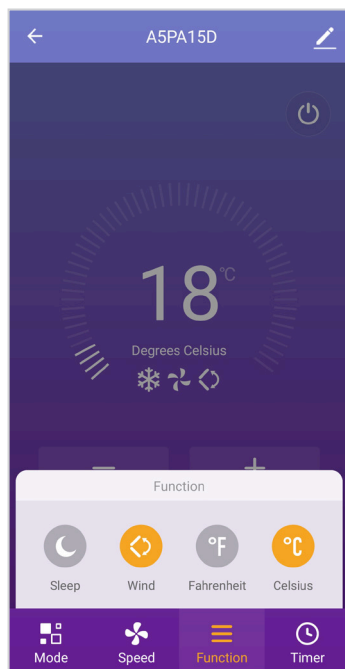

9. Press the “Fan Speed” key on the control panel or remote control 6 times within 4 seconds until the LCD screen show “CF” or “AP” which can make Wi-Fi reset until “beep” sound is heard and the WiFi indicator light will begin to flash quickly.

10. Connect your smartphone to the portable ac’s hotspot.

PAIRING PORTABLE AC WITH EASI TOUCH APP

11. Then proceed to add the portable ac. Please wait for a while for the complete connection of adding portable ac on the app. Once the connection is completed, it will show the portable ac is successfully added.

APP INTERFACE OF AIR PORTABLE AC A5PA15D

A5PA15D Main App Interface

Available Mode of A5PA15D

Fan Speed level of A5PA15D

NOTE: Please do take note there maybe changes on the app without prior notice.

APP INTERFACE OF PORTABLE AC A5PA15D

MUAT TURUN APLIKASI

Sila muat turun aplikasi Acson Easi Touch di Google Play Store atau App Store. Anda juga boleh mengimbas kod QR yang di bawah.

NOTA: Sila pastikan rangkaian Wi-Fi menggunakan 2.4Ghz sebelum menggunakan aplikasi ini.