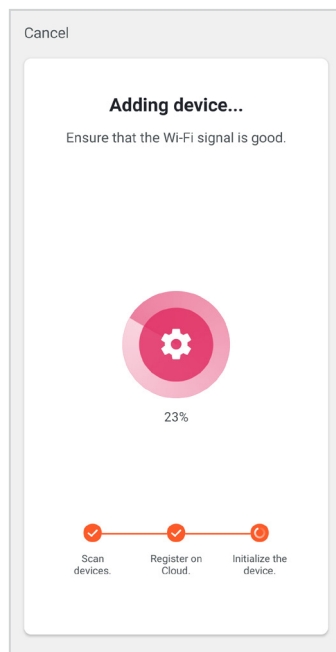

PAIRING PORTABLE AC WITH EASI TOUCH APP

11. Then proceed to add the portable ac. Please wait for a while for the complete connection of adding portable ac on the app. Once the connection is completed, it will show the portable ac is successfully added.