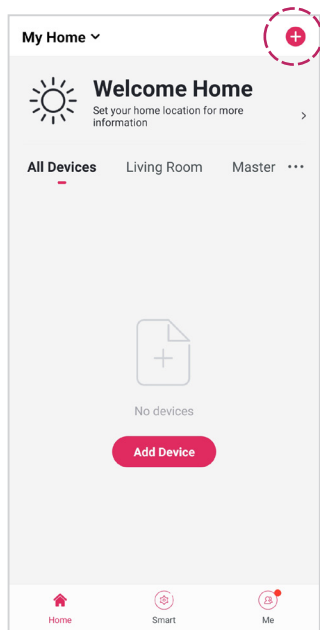

REGISTRATION AND LOG IN

1. Once Easi Touch is successfully installed, please proceed to launch the app and sign up for new account.

2. Please read the privacy policy and press "Agree" to continue.

REGISTRATION AND LOG IN

3. Please input the country location and your email address to register the press “Get verification code” to continue.

4. Please enter the verification code which has been sent to your registered email address.

5. Please set your password by using 6-20 characters which consists of combination of letter and number.

PAIRING PORTABLE AC WITH EASI TOUCH APP

NOTES: Please remember to enable the location services on your smart phone.

1. Once registration completed, please proceed to launch the app and press the icon “+” on the top right corner.

2. Please press Home Appliances category and then choose Air Conditioner (Wi-Fi)

3. Please press “Go to Connect” to turn on the Wi-Fi. Please input your Wi-Fi Name and the password of your Wi-Fi.