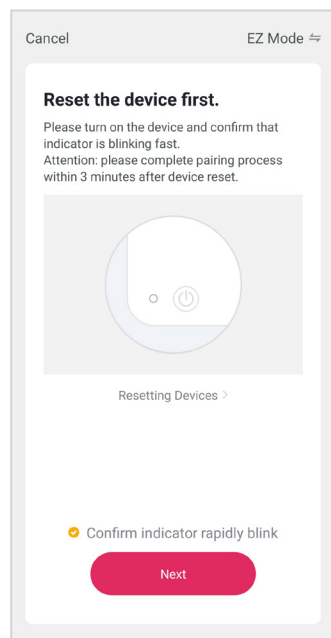

5. Please set your password by using 6-20 characters which consists of combination of letter and number.

PAIRING PORTABLE AC WITH EASI TOUCH APP

NOTES: Please remember to enable the location services on your smart phone.

1. Once registration completed, please proceed to launch the app and press the icon “+” on the top right corner.

2. Please press Home Appliances category and then choose Air Conditioner (Wi-Fi)

3. Please press “Go to Connect” to turn on the Wi-Fi. Please input your Wi-Fi Name and the password of your Wi-Fi.

PAIRING PORTABLE AC WITH EASI TOUCH APP

- In standby mode, press the “Fan Speed” key on the control panel or remote control 6 times within 4 seconds until the LCD screen show “CF” or “AP” which can make Wi-Fi reset. Then proceed to tap “Next” to add device.