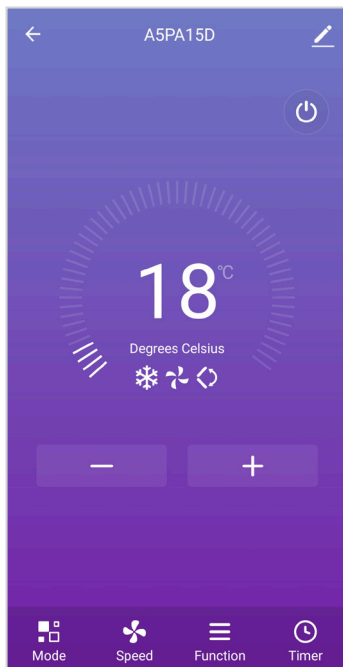

APP INTERFACE OF AIR PORTABLE AC A5PA15D

A5PA15D Main App Interface