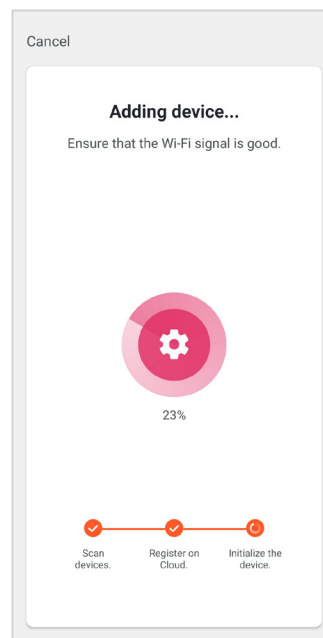

5. Please set your password by using 6-20 characters which consists of combination of letter and number.

PAIRING PORTABLE AC WITH EASI TOUCH APP

NOTES: Please remember to enable the location services on your smart phone.

1. Once registration completed, please proceed to launch the app and press the icon “+” on the top right corner.

2. Please press Home Appliances category and then choose Air Conditioner (Wi-Fi)

3. Please press “Go to Connect” to turn on the Wi-Fi. Please input your Wi-Fi Name and the password of your Wi-Fi.

PAIRING PORTABLE AC WITH EASI TOUCH APP

- In standby mode, press the “Fan Speed” key on the control panel or remote control 6 times within 4 seconds until the LCD screen show “CF” or “AP” which can make Wi-Fi reset. Then proceed to tap “Next” to add device.