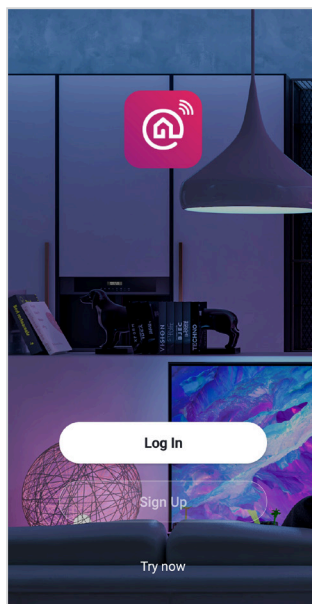

OPERATION MANUAL

Wi-Fi CONTROL

Connecting Portable AC with Smartphones

Wi-Fi CONTROL
with Easi Touch App

Available on the
App Store

GET IT ON
Google Play

IOM-A5PADW-2101

ACSON
International

DOWNLOAD APP

Please download Acson Easi Touch App which can be found on Google Play Store or App Store or you can the QR code provided on the below to download.

NOTES: Please ensure that the Wi-Fi network uses 2.4Ghz before using this app.

REGISTRATION AND LOG IN

1. Once Easi Touch is successfully installed, please proceed to launch the app and sign up for new account.

2. Please read the privacy policy and press "Agree" to continue.

REGISTRATION AND LOG IN