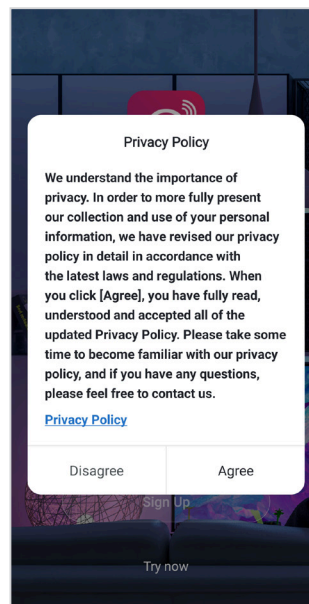

DOWNLOAD APP

Please download Acson Easi Touch App which can be found on Google Play Store or App Store or you can the QR code provided on the below to download.

NOTES: Please ensure that the Wi-Fi network uses 2.4Ghz before using this app.

REGISTRATION AND LOG IN

1. Once Easi Touch is successfully installed, please proceed to launch the app and sign up for new account.

2. Please read the privacy policy and press "Agree" to continue.

REGISTRATION AND LOG IN

3. Please input the country location and your email address to register the press “Get verification code” to continue.

4. Please enter the verification code which has been sent to your registered email address.