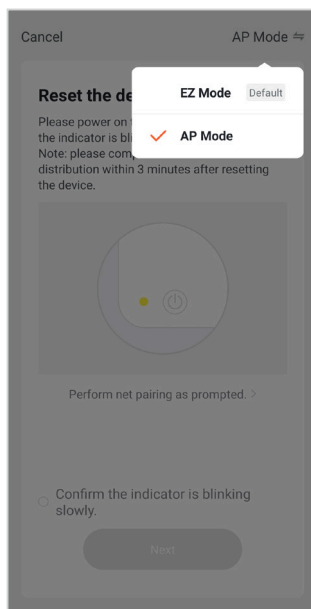

PAIRING PORTABLE AC WITH EASI TOUCH APP

8. If the connection fails, please retry to use AP Mode to add the portable ac again. Press the “Net Pairing Mode” on the top right corner of the app to change it to AP Mode.