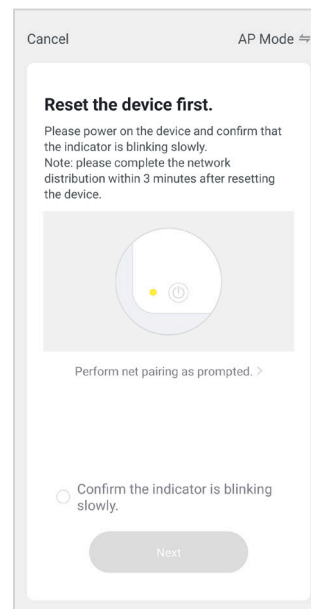

PAIRING PORTABLE AC WITH EASI TOUCH APP

- In standby mode, press the “Fan Speed” key on the control panel or remote control 6 times within 4 seconds until the LCD screen show “CF” or “AP” which can make Wi-Fi reset. Then proceed to tap “Next” to add device.

- Please wait for a while for the complete connection of adding the portable ac on the app. Do ensure the Wi-Fi connection is good to avoid any interruption.

- Once the connection is completed, it will show the device is successfully added as illustrated above

PAIRING PORTABLE AC WITH EASI TOUCH APP

8. If the connection fails, please retry to use AP Mode to add the portable ac again. Press the “Net Pairing Mode” on the top right corner of the app to change it to AP Mode.