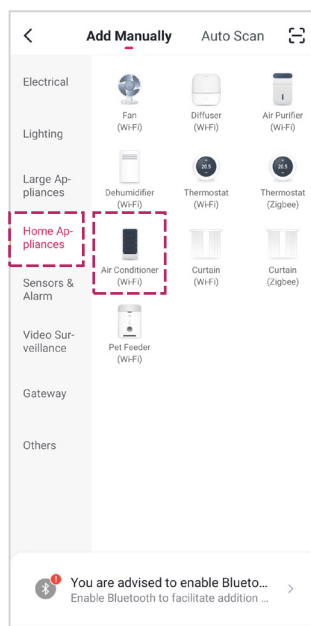

REGISTRATION AND LOG IN

1. Once Easi Touch is successfully installed, please proceed to launch the app and sign up for new account.

2. Please read the privacy policy and press "Agree" to continue.

REGISTRATION AND LOG IN

3. Please input the country location and your email address to register the press “Get verification code” to continue.

4. Please enter the verification code which has been sent to your registered email address.

5. Please set your password by using 6-20 characters which consists of combination of letter and number.

PAIRING PORTABLE AC WITH EASI TOUCH APP

NOTES: Please remember to enable the location services on your smart phone.

1. Once registration completed, please proceed to launch the app and press the icon “+” on the top right corner.

2. Please press Home Appliances category and then choose Air Conditioner (Wi-Fi)

3. Please press “Go to Connect” to turn on the Wi-Fi. Please input your Wi-Fi Name and the password of your Wi-Fi.