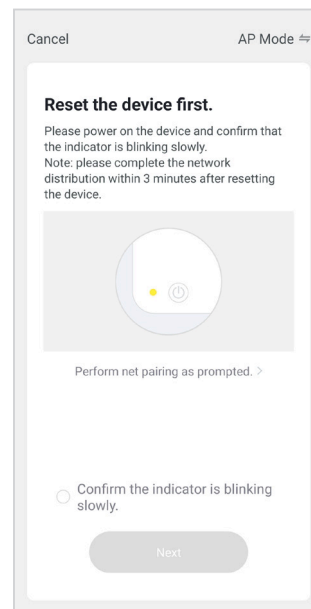

PAIRING AIR PURIFIER WITH EASI TOUCH APP

4. Please turn on the air purifier. Long press on the On/off button for 5 seconds. Please proceed to press “Next” after you see the Wi-Fi indicator light blinked rapidly on the air purifier’s display.

5. Please wait for a while for the complete connection of adding the air purifier on the app. Do ensure the Wi-Fi connection is good to avoid any interruption.

6. Once the connection is completed, it will show the device is successfully added as illustrated above

PAIRING AIR PURIFIER WITH EASI TOUCH APP

8. If the connection fails, please retry to use AP Mode to add the air purifier again. Press the “Net Pairing Mode” on the top right corner of the app to change it to AP Mode.