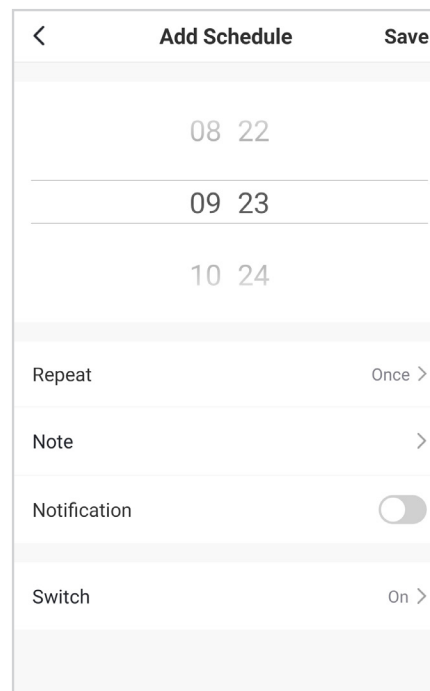

Schedule of AAP30C