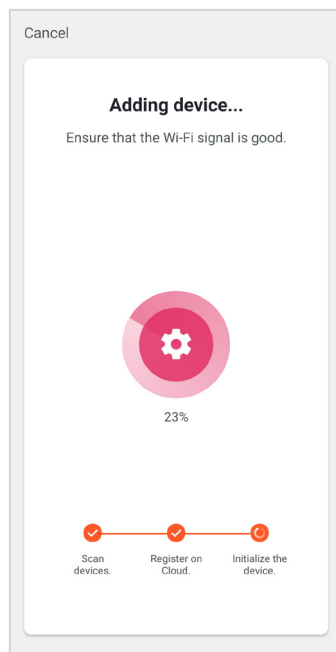

PAIRING AIR PURIFIER WITH EASI TOUCH APP

11. Then proceed to add the air purifier. Please wait for a while for the complete connection of adding the air purifier on the app. Once the connection is completed, it will show the air purifier is successfully added.