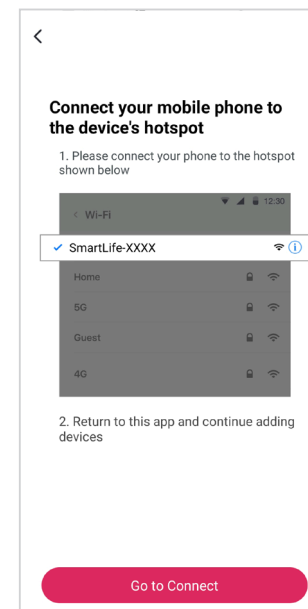

10. Connect your smartphone to the air purifier hotspot.