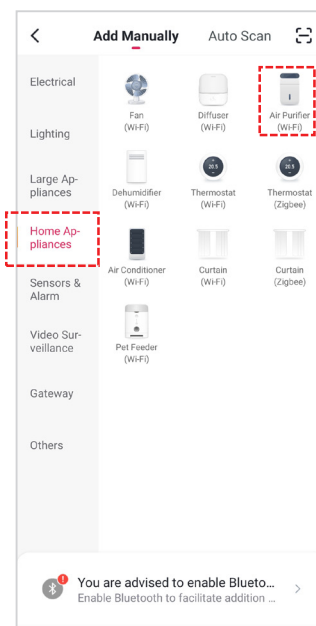

2. Please press Home Appliances category and then choose Air Purifier (Wi-Fi)