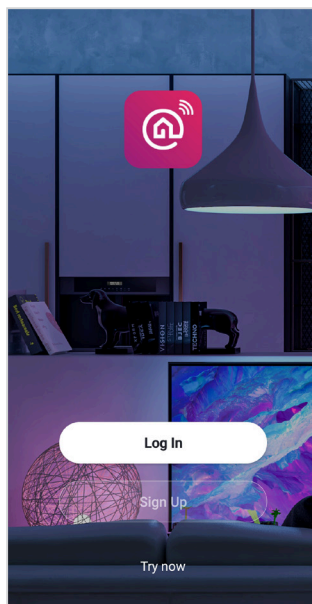

DOWNLOAD APP

Please download Acson Easi Touch App which can be found on Google Play Store or App Store or you can the QR code provided on the below to download.

NOTES: Please ensure that the Wi-Fi network uses 2.4Ghz before using this app.

REGISTRATION AND LOG IN

1. Once Easi Touch is successfully installed, please proceed to launch the app and sign up for new account.

2. Please read the privacy policy and press "Agree" to continue.

REGISTRATION AND LOG IN