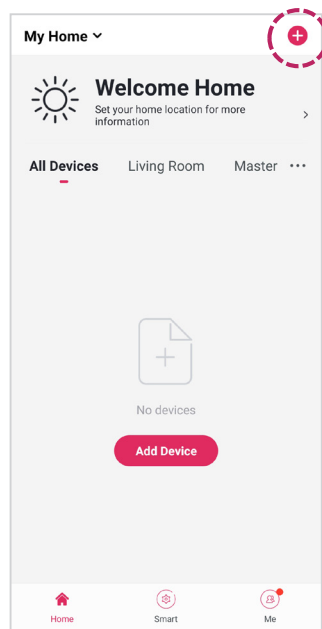

DOWNLOAD APP

Please download Acson Easi Touch App which can be found on Google Play Store or App Store or you can the QR code provided on the below to download.

NOTES: Please ensure that the Wi-Fi network uses 2.4Ghz before using this app.

REGISTRATION AND LOG IN

1. Once Easi Touch is successfully installed, please proceed to launch the app and sign up for new account.

2. Please read the privacy policy and press "Agree" to continue.

REGISTRATION AND LOG IN

5. Please input the country location and your email address to register the press “Get verification code” to continue.

4. Please enter the verification code which has been sent to your registered email address.

5. Please set your password by using 6-20 characters which consists of combination of letter and number.

PAIRING AIR PURIFIER WITH EASI TOUCH APP

NOTES: Please remember to enable the location services on your smart phone.