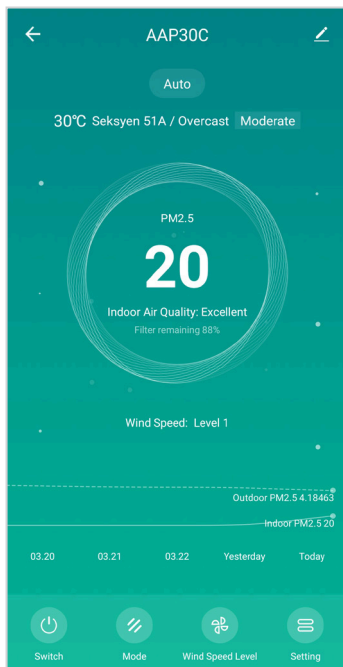

APP INTERFACE OF AIR PURIFIER AAP30C

AAP30C Main App Interface