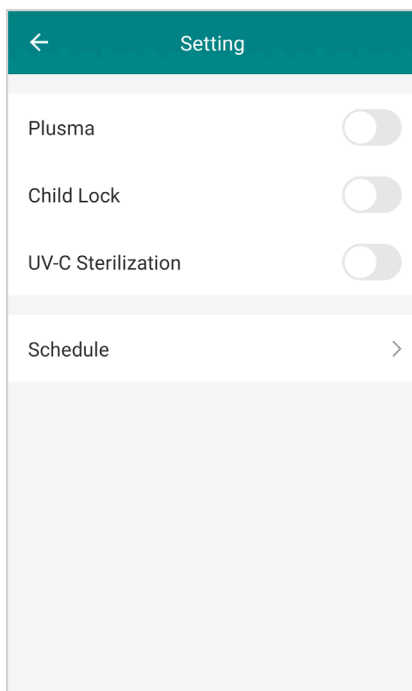

10. Connect your smartphone to the air purifier hotspot.

PAIRING AIR PURIFIER WITH EASI TOUCH APP

11. Then proceed to add the air purifier. Please wait for a while for the complete connection of adding the air purifier on the app. Once the connection is completed, it will show the air purifier is successfully added.

APP INTERFACE OF AIR PURIFIER AAP30C

AAP30C Main App Interface

Available Mode of AAP30C

Fan Speed level of AAP30C

NOTE: Please do take note there maybe changes on the app without prior notice.

APP INTERFACE OF AIR PURIFIER AAP30C