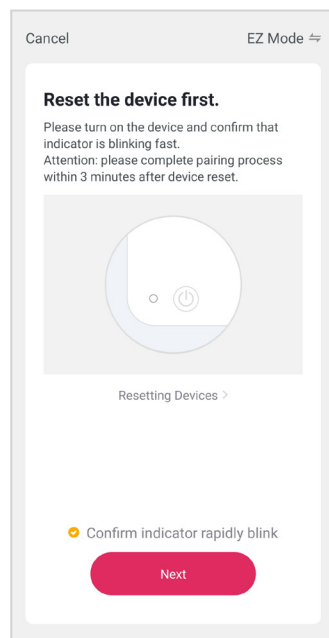

5. Please set your password by using 6-20 characters which consists of combination of letter and number.

PAIRING AIR PURIFIER WITH EASI TOUCH APP

NOTES: Please remember to enable the location services on your smart phone.

1. Once registration completed, please proceed to launch the app and press the icon “+” on the top right corner.

2. Please press Home Appliances category and then choose Air Purifier (Wi-Fi)

3. Please press “Go to Connect” to turn on the Wi-Fi. Please input your Wi-Fi Name and the password of your Wi-Fi.

PAIRING AIR PURIFIER WITH EASI TOUCH APP

4. Please turn on the air purifier. Long press on the On/off button for 5 seconds. Please proceed to press “Next” after you see the Wi-Fi indicator light blinked rapidly on the air purifier’s display.