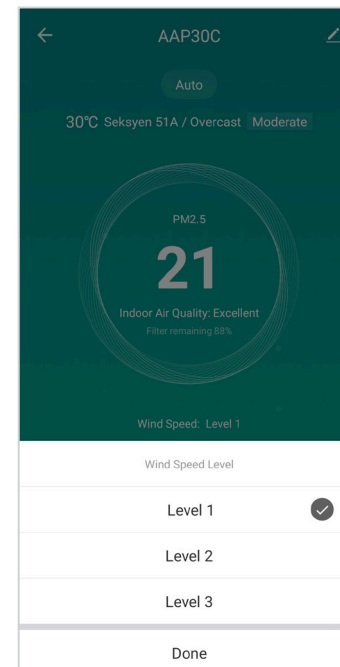

10. Connect your smartphone to the air purifier hotspot.

PAIRING AIR PURIFIER WITH EASI TOUCH APP

11. Then proceed to add the air purifier. Please wait for a while for the complete connection of adding the air purifier on the app. Once the connection is completed, it will show the air purifier is successfully added.

APP INTERFACE OF AIR PURIFIER AAP30C

AAP30C Main App Interface

Available Mode of AAP30C

Fan Speed level of AAP30C

NOTE: Please do take note there maybe changes on the app without prior notice.

APP INTERFACE OF AIR PURIFIER AAP30C