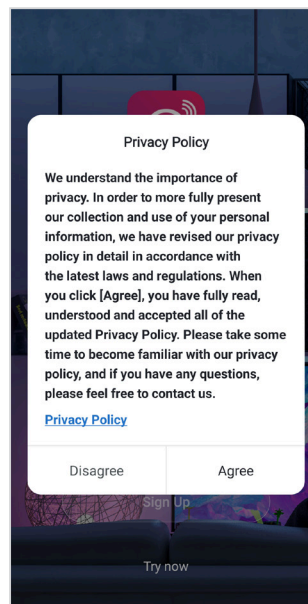

DOWNLOAD APP

Please download Acson Easi Touch App which can be found on Google Play Store or App Store or you can the QR code provided on the below to download.

NOTES: Please ensure that the Wi-Fi network uses 2.4Ghz before using this app.

REGISTRATION AND LOG IN

1. Once Easi Touch is successfully installed, please proceed to launch the app and sign up for new account.

2. Please read the privacy policy and press "Agree" to continue.

REGISTRATION AND LOG IN

5. Please input the country location and your email address to register the press “Get verification code” to continue.

4. Please enter the verification code which has been sent to your registered email address.