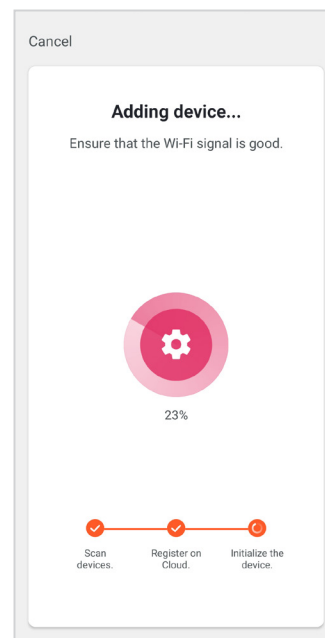

5. Please set your password by using 6-20 characters which consists of combination of letter and number.

PAIRING AIR PURIFIER WITH EASI TOUCH APP

NOTES: Please remember to enable the location services on your smart phone.

1. Once registration completed, please proceed to launch the app and press the icon “+” on the top right corner.

2. Please press Home Appliances category and then choose Air Purifier (Wi-Fi)

3. Please press “Go to Connect” to turn on the Wi-Fi. Please input your Wi-Fi Name and the password of your Wi-Fi.

PAIRING AIR PURIFIER WITH EASI TOUCH APP

4. Please turn on the air purifier. Long press on the On/off button for 5 seconds. Please proceed to press “Next” after you see the Wi-Fi indicator light blinked rapidly on the air purifier’s display.