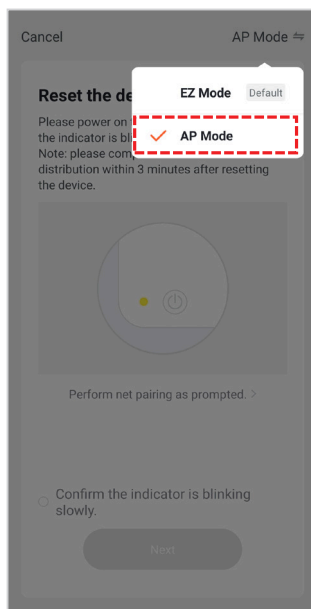

PAIRING AIR PURIFIER WITH EASI TOUCH APP

8. If the connection fails, please retry to use AP Mode to add the air purifier again. Press the “Net Pairing Mode” on the top right corner of the app to change it to AP Mode.