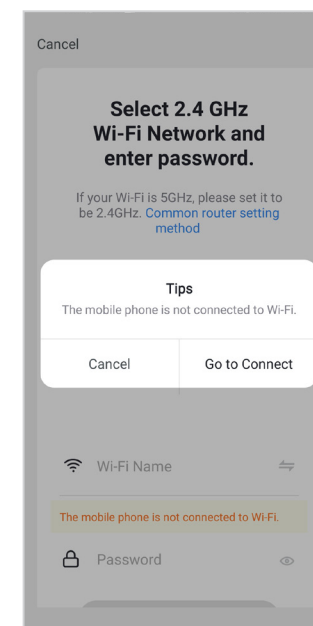

5. Please input the country location and your email address to register the press “Get verification code” to continue.

4. Please enter the verification code which has been sent to your registered email address.

5. Please set your password by using 6-20 characters which consists of combination of letter and number.

PAIRING AIR PURIFIER WITH EASI TOUCH APP

NOTES: Please remember to enable the location services on your smart phone.

1. Once registration completed, please proceed to launch the app and press the icon “+” on the top right corner.

2. Please press Home Appliances category and then choose Air Purifier (Wi-Fi)

3. Please press “Go to Connect” to turn on the Wi-Fi. Please input your Wi-Fi Name and the password of your Wi-Fi.