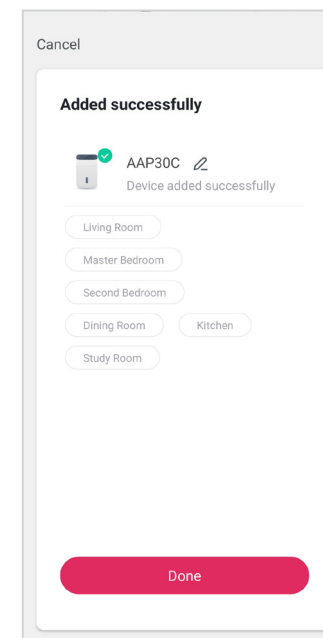

6. Once the connection is completed, it will show the device is successfully added as illustrated above