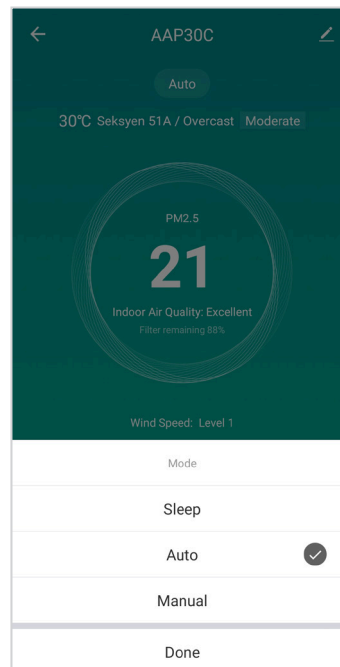

9. Please turn on the air purifier. Long press on the On/off button for 5 seconds. Please proceed to press “Next” after you see the Wi-Fi indicator light blinked rapidly on the air purifier’s display.

10. Connect your smartphone to the air purifier hotspot.

PAIRING AIR PURIFIER WITH EASI TOUCH APP

11. Then proceed to add the air purifier. Please wait for a while for the complete connection of adding the air purifier on the app. Once the connection is completed, it will show the air purifier is successfully added.

APP INTERFACE OF AIR PURIFIER AAP30C

AAP30C Main App Interface

Available Mode of AAP30C

Fan Speed level of AAP30C

NOTE: Please do take note there maybe changes on the app without prior notice.

APP INTERFACE OF AIR PURIFIER AAP30C