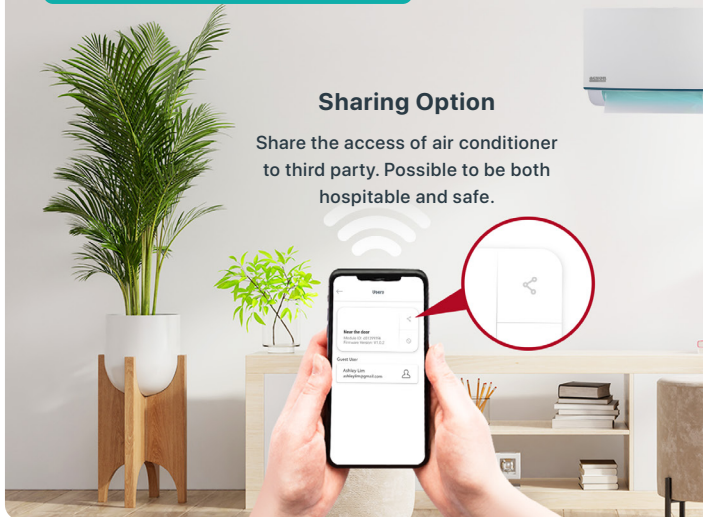

Controls Multiple AC Units on Your Fingertips

Control every air-conditioner unit from your couch without racing from room to room to change the air-conditioner settings

Dining Room

Living Room

Bedroom

Study Room

Guest Room

MY Sharing, MY Caring

Sharing Option

Share the access of air conditioner to third party. Possible to be both hospitable and safe.

Bluetooth Option

Bluetooth connection is available to connect if WiFi is not working.

MY Convenience

7-day Schedules and Timers

Set 7-day schedules and timers that adjust air-conditioner according to your lifestyle.

Voice Control With Alexa

Enjoy an effortless lifestyle upgrade with the power of voice. You can relax and take control of your air conditioner to achieve the ultimate in home comfort.