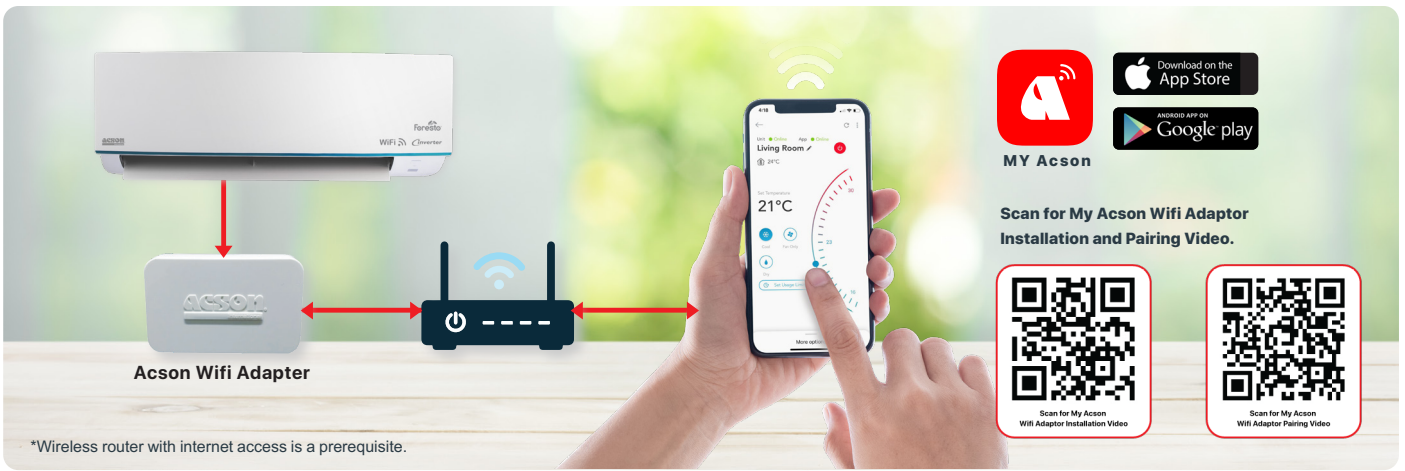

"Alexa, turn on Aircond for Bedroom."

"Alexa, set Living Room temperature to 23."

MY Energy Efficient

Energy-Efficient

Monitor AC usage & energy consumption to have better estimation of household electricity consumption*.

Control Different Modes/Settings

The compatible inverter and non-inverter air-conditioner are able to track indoor temperature and and review temperature history.

Energy Consumption
1.88 kWh

Amazon, Alexa, and all related marks are trademarks of Amazon.com, Inc. or its affiliates.

*subject to applicable model only.

Pairing Steps

Step 1: Download and Sign Up

Download "MY Acson" app from App Store(IOS) or Google Play (Android).

Step 2: Add a new unit

Tap " " to add new air conditioner unit. Scan the QR code stickers that can be found on the WIFI Adaptor, inside WIFI Adaptor box or warranty card*.