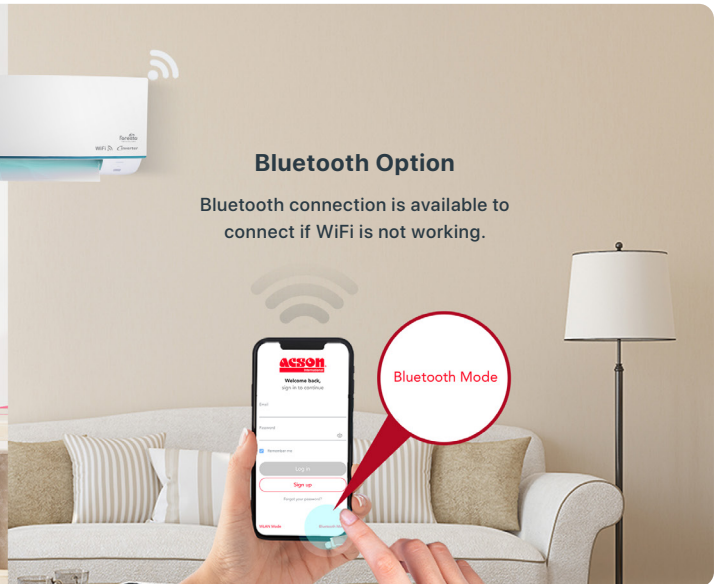

Controls Multiple AC Units on Your Fingertips

Control every air-conditioner unit from your couch without racing from room to room to change the air-conditioner settings

Dining Room

Living Room

Bedroom

Study Room

Guest Room

MY Sharing, MY Caring

Sharing Option

Share the access of air conditioner to third party. Possible to be both hospitable and safe.

Bluetooth Option

Bluetooth connection is available to connect if WiFi is not working.

MY Convenience

7-day Schedules and Timers

Set 7-day schedules and timers that adjust air-conditioner according to your lifestyle.

Voice Control With Alexa

Enjoy an effortless lifestyle upgrade with the power of voice. You can relax and take control of your air conditioner to achieve the ultimate in home comfort.

"Alexa, turn on Aircond for Bedroom."

"Alexa, set Living Room temperature to 23."

MY Energy Efficient

Energy-Efficient

Monitor AC usage & energy consumption to have better estimation of household electricity consumption*.